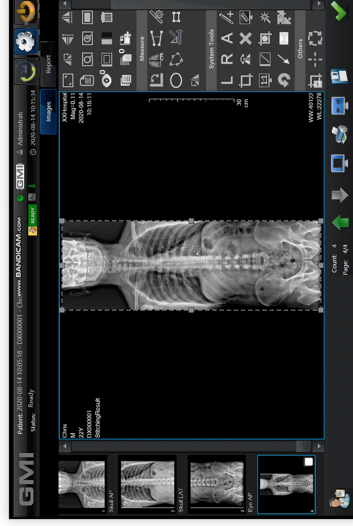

Lucerna DR
Floor Mounted

The new X-RAY generation
Digital Radiography Solution

Lucerna DR

Digital DR System

LUCERNA DR "Soft Handling" system, through the use of the "handle bar", with easy movements management. Equipped with a backlit inclinometer, it allows checking the inclination degree of the tube for specific examinations.

"INTELLIGENT"

LCD touch screen panel on the stand column can easily achieve adjusting parameter near the table.

High-performance System
Satisfy User Experience

COLUMN TUBE-HOLDER
Column shifting on rails equipped with telescopic arm. With easy movements management thanks to "handle".

PERFORMANCES
Auto-Stitching Function, Autotracking function, Full DICOM.

Lucerna DR
Floor Mounted